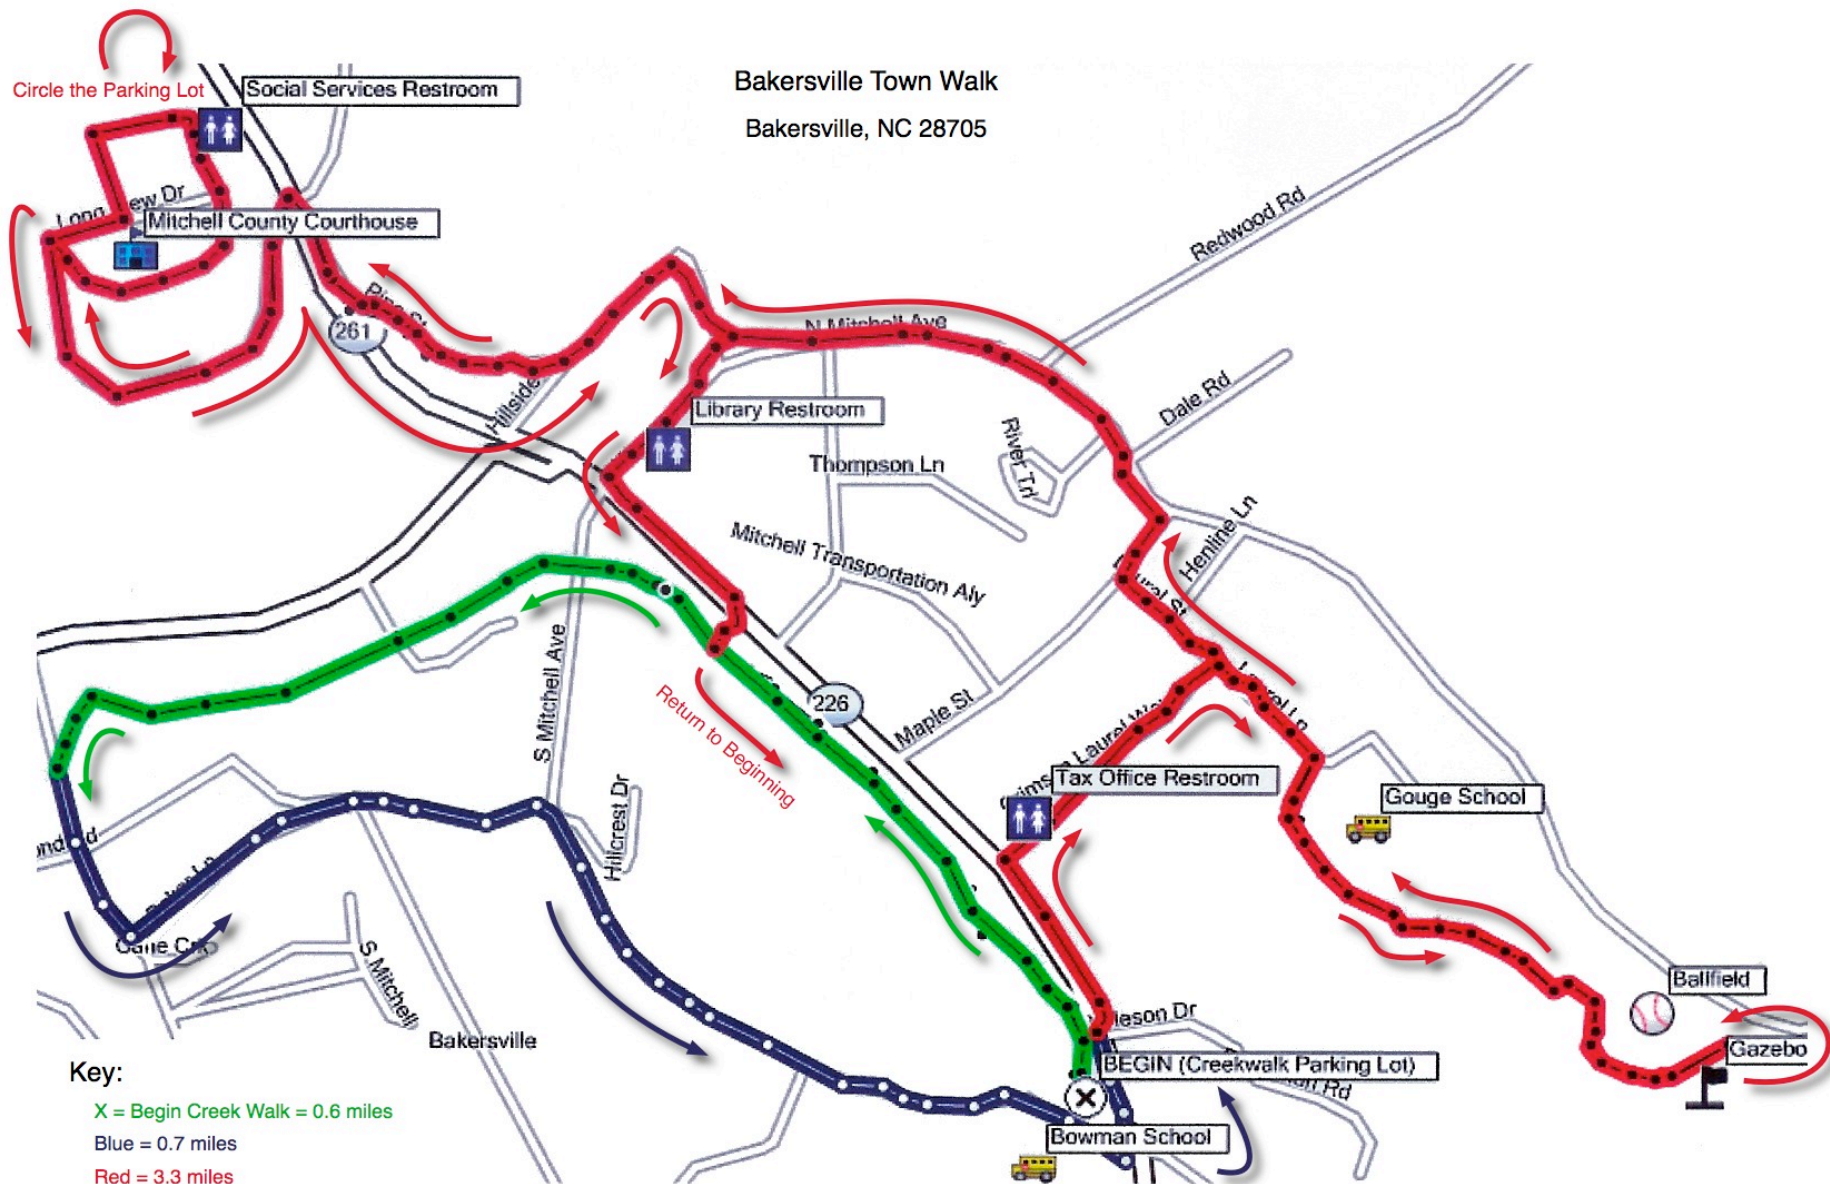

Bakersville Town Walk

Bakersville, NC 28705

Key:

X = Begin Creek Walk = 0.6 miles

Blue = 0.7 miles

Red = 3.3 miles

Map prepared by Ernie Jahnke